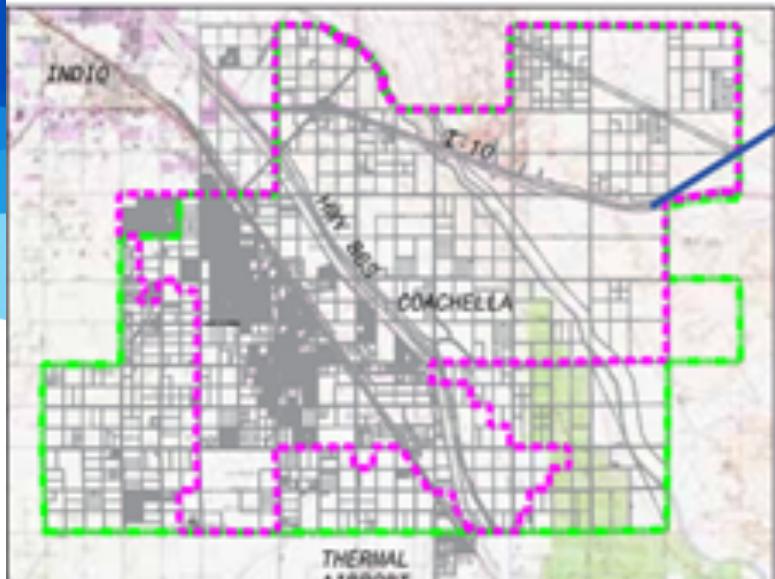

ACERCA DE COACHELLA WATER AUTHORITY & SANITARY DISTRICT

SERVICE AREA // ZONA DE SERVICIO

The Coachella Water Authority and Sanitary District is proud to offer our community with independent, local water delivery and wastewater treatment services. Learn more about the vital services we provide below.